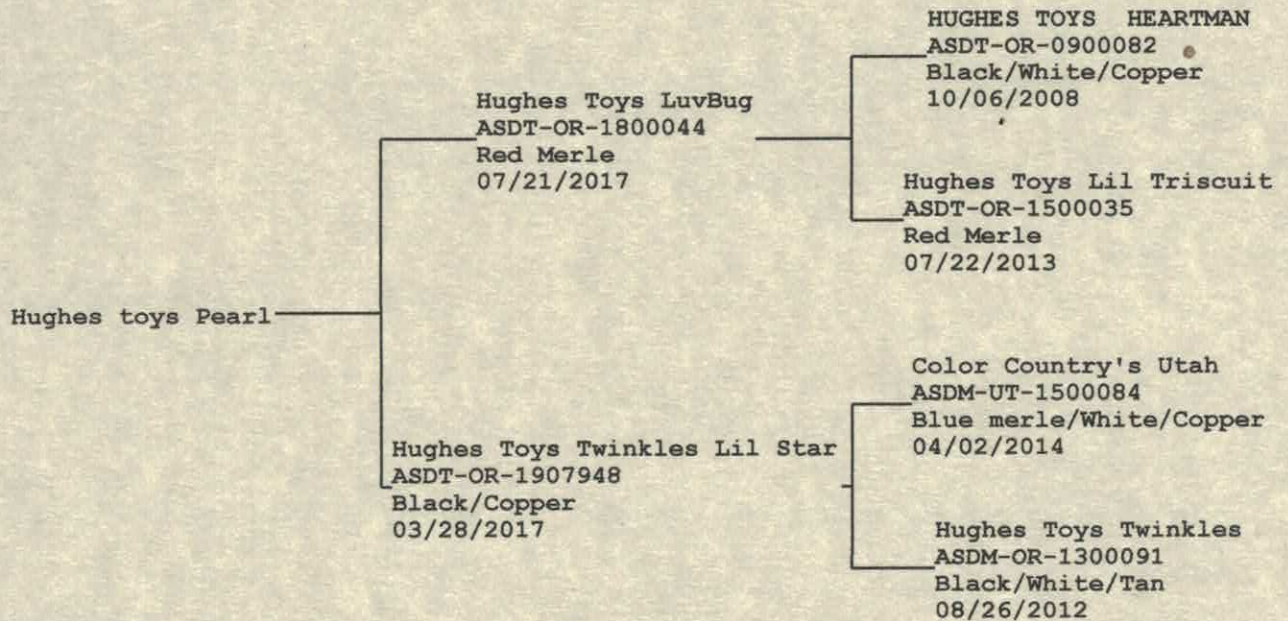

AMERICAN STOCK DOG REGISTRY

P.O. Box 7510, Columbia, MD 65205

www.americanstockdog.org

Toy Australian Shepherd REGISTRATION CERTIFICATE

NAME: Hughes toys Pearl

BREED: Australian Shepherd
NUMBER: ASDT-FRA-1908712
DOB: 06/06/2019
SEX: Female

COAT COLOR: Red Merle
EYE COLOR: L: Blue/Hazel; R: Hazel
TAIL: Docked
MICROCHIP: 985541001281284

OWNER: DEDIEU VANESSA
MORNAY, bourgogne, FRA 71220

BREEDER: David & Minda Hughes

REGISTRATION DATE: 11/23/2019